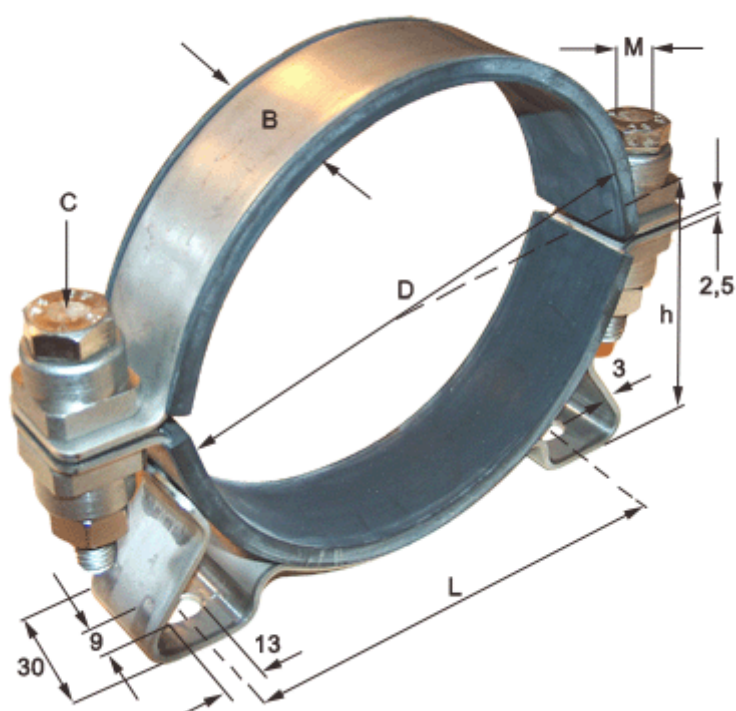

# Data Sheet

Article number: 021816025276

Description: Clamp with bracket and rubber  
SPGU 6025. 276/30 SK

## Measures

C (screw type) = SK hexagon screw

Diameter D = 276

h = 145

L = 248

Width B = 30